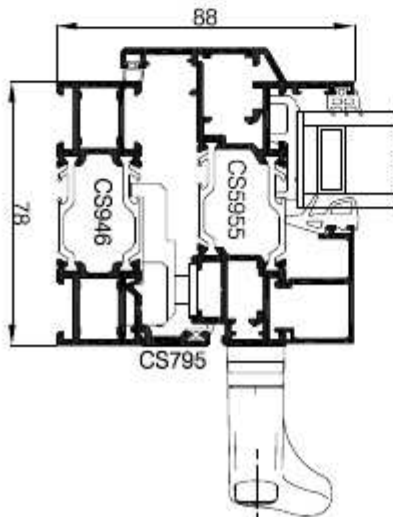

Comar 5P.i Advanced Casement Internally Beaded window

General arrangement showing Comar 5P.i Advanced casement internally beaded window using loose bead option.