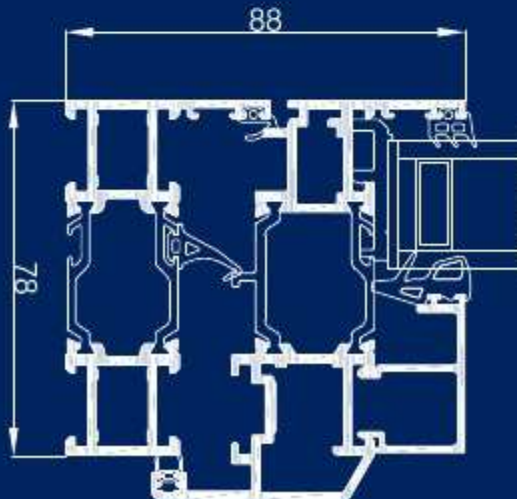

Comar 5P.i Advanced Tilt/Turn window

General arrangement showing Comar 5P.i Advanced Tilt/Turn window.