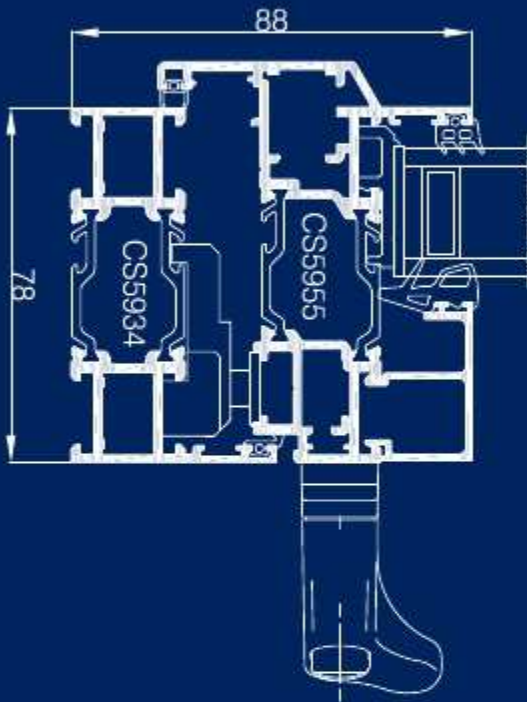

perform

Comar 5P.i Advanced Casement Internally Beaded

General arrangement showing Comar 5P.i Advanced Casement Window Internally beaded.