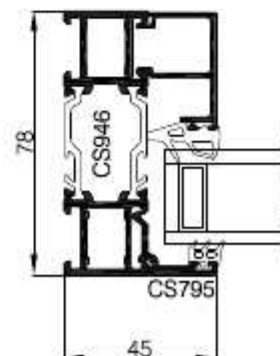

Comar 5P.i Advanced Internally Beaded fixed light

General arrangement showing Comar 5P.i Advanced internally beaded fixed light using loose bead option.