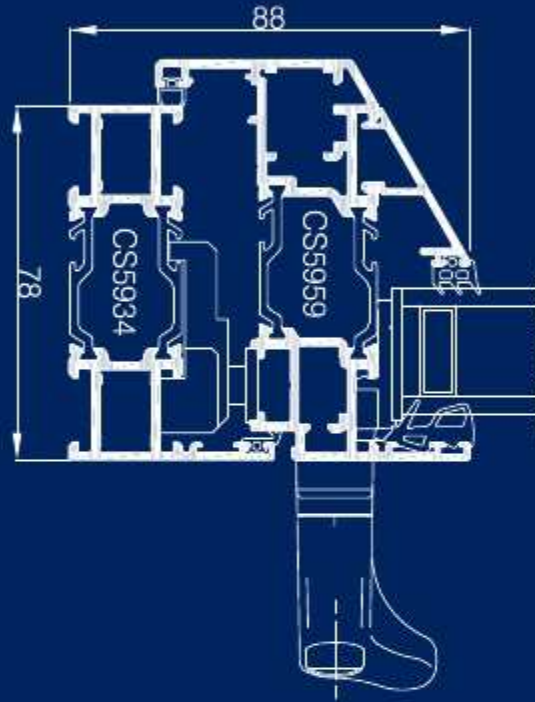

Comar 5P.i Advanced Casement Externally Beaded

General arrangement showing Comar 5P.i Advanced Casement Window Externally beaded.